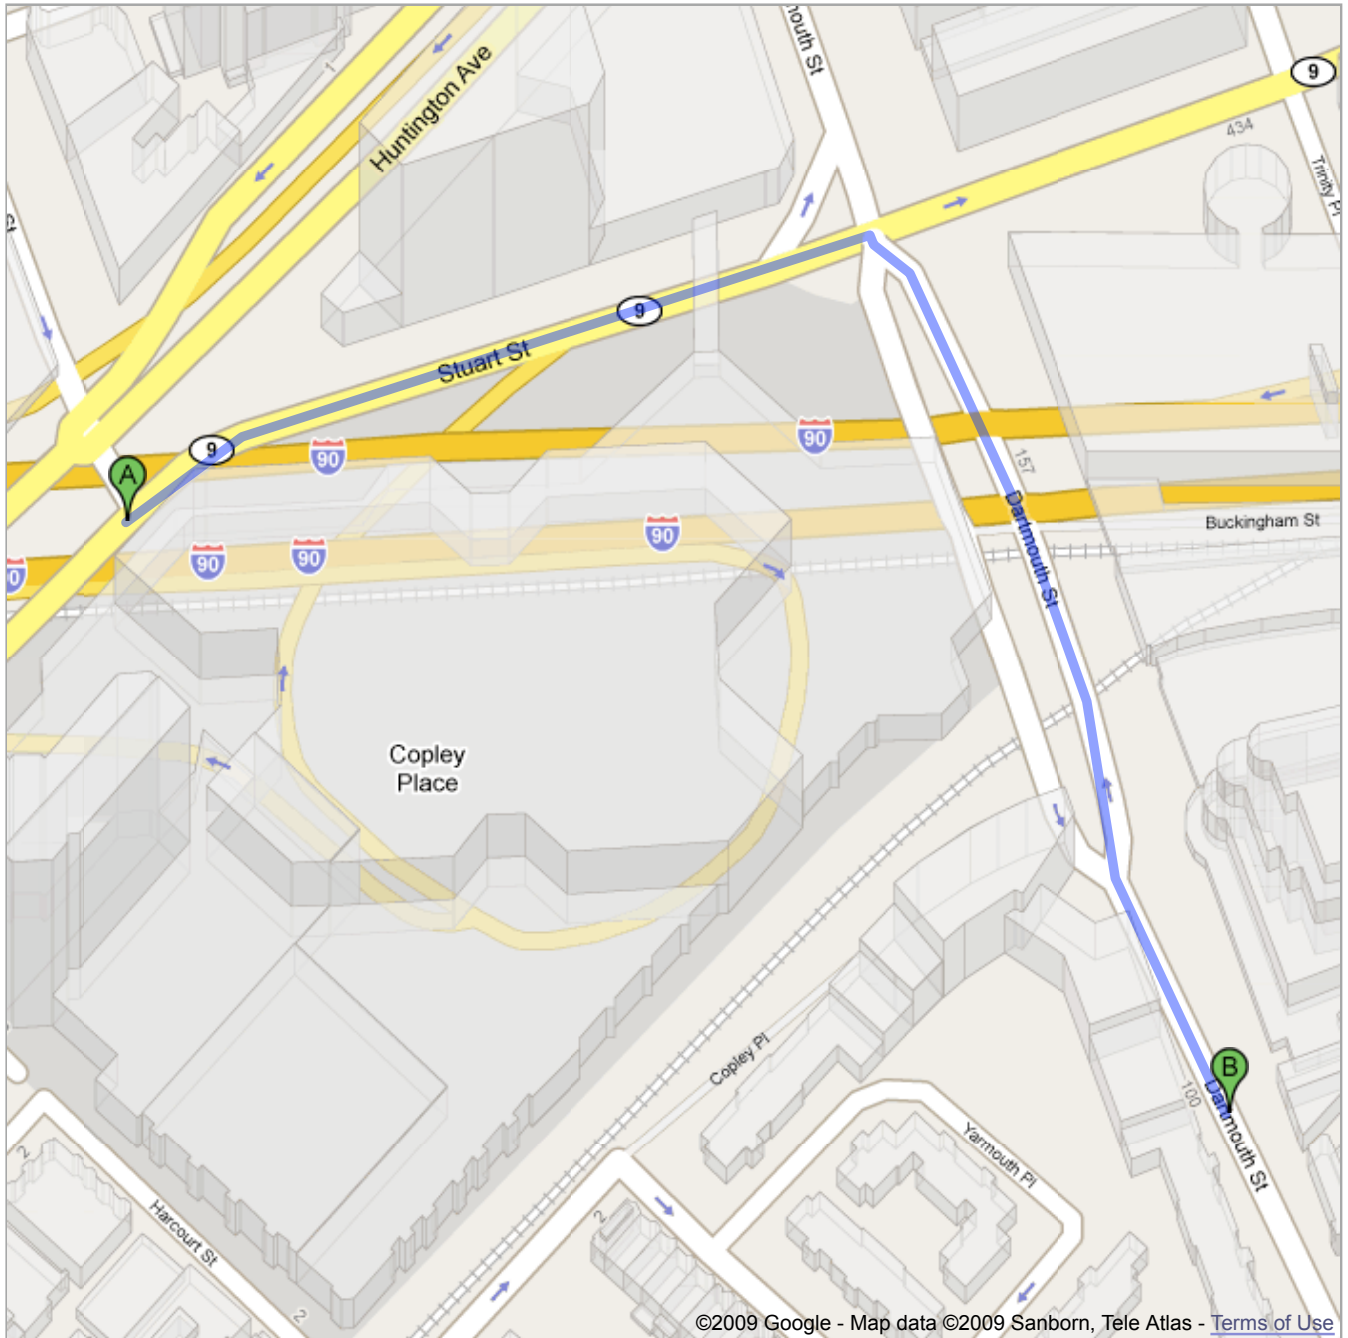

Save trees. Go green!

Download Google Maps on your phone at google.com/gmm

 110 Huntington Ave, Boston, MA 02116

 1. Head **northeast** on **Huntington Ave/MA-9** toward **Exeter St** go 0.1 mi
Continue to follow MA-9 total 0.1 mi
About 2 mins

 2. Turn **right** at **Dartmouth St** go 10 ft
total 0.1 mi

 3. Slight **left** to stay on **Dartmouth St** go 0.1 mi
About 3 mins total 0.3 mi

 113 Dartmouth St, Boston, MA 02116

These directions are for planning purposes only. You may find that construction projects, traffic, weather, or other events may cause conditions to differ from the map results, and you should plan your route accordingly. You must obey all signs or notices regarding your route.

Map data ©2009 , Sanborn, Tele Atlas